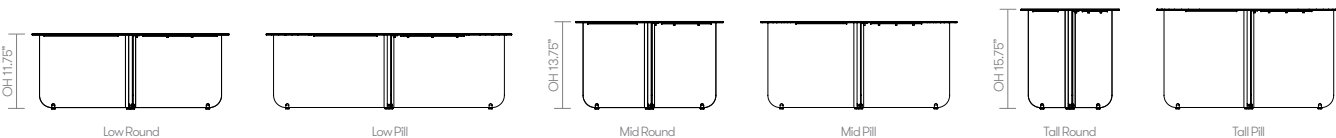

All prices listed in US \$

dimensions – OH - Overall Height OD - Overall Depth OW - Overall Width AH - Arm Height SH - Seat Height SW - Seat Width SD - Seat Depth

Batan - Soft Folds

Design - Allermuir

These elegant tables of pure geometry are constructed with cut and formed steel. Nesting geometry and soft shapes, this collection is designed to be a singular statement or a captivating collection of color ready for interior and exterior environments.

standard & optional features

- Standard feature
- Not available

	SFL30RD Low Round 31.50" dia	SFLP4020 Low Pill 39.25" x 19.75"	SFM24RD Medium Round 23.50" dia	SFMP3016 Medium Pill 31.50" x 15.75"	SFH16RD Tall Round 15.75" dia	SFHP2914 Tall Pill 29.50" x 13.75"
Weight	66.1 lbs	59.5 lbs	44 lbs	44 lbs	25.3 lbs	39.6 lbs
Folded steel frame and formed steel top finished in powder coat: Black, Ultramarine Blue, Ivory, Forest Green Textured, White, Blush	●	●	●	●	●	●
Color matched levelling feet	●	●	●	●	●	●

* [Click here to see Metal Finishes](#)

	Price	
SFL30RD • Low Round • 31.50" dia	1,865	
SFLP4020 • Low Pill • 39.25" x 19.75"	1,640	
SFM24RD • Medium Round • 23.50" dia	1,330	
SFMP3016 • Medium Pill • 31.50" x 15.75"	1,290	
SFH16RD • Tall Round • 15.75" dia	1,490	
SFHP2914 • Tall Pill • 29.50" x 13.75"	1,390	

All prices listed in US \$

dimensions — OH - Overall Height OD - Overall Depth OW - Overall Width AH - Arm Height SH - Seat Height SW - Seat Width SD - Seat Depth

Batan - Compact Plinth

Design – Allermuir