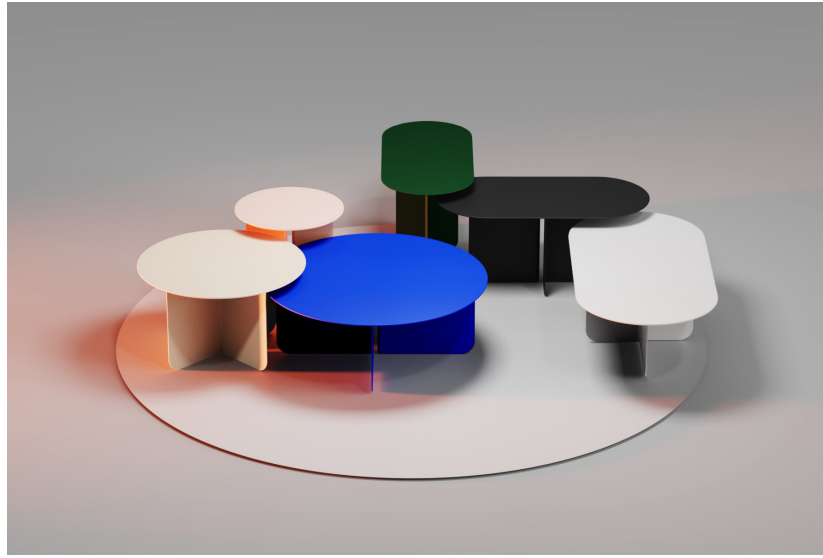

Allermuir

Batan

allermuir.com

Batan - Extruded Blend

Design – Allermuir

Two key elements are combined - a soft aluminum extrusion and a fully rounded solid top surface. Stone, timber and recycled aluminum compose the core materials of this low table collection.

standard & optional features

- Standard feature
- Not available

	EBL27RD Low Round 27.50" dia	EBLP4020 Low Pill 39.25" x 19.75"	EBM20RD Mid Round 19.75" dia	EBH20RD Tall Round 19.75" dia
Weight	□	□	□	□
Aluminum extruded frame in powder coat finish: Mineral Forest, Ultramarine Blue, Black, White, Ceramic White, Soft Gold	●	●	●	●
0.75" thick White Marble Top	●	●	●	●
0.75" thick Green Marble Top	●	●	●	●
0.75" thick Terrazzo Top	●	●	●	●
0.75" thick Oak Top in lacquer	□	●	●	●
Optional features:				
0.75" thick Oak top in black or blue stain	-	+ \$40	+ \$40	+ \$40

All prices listed in US \$

dimensions – OH - Overall Height OD - Overall Depth OW - Overall Width AH - Arm Height SH - Seat Height SW - Seat Width SD - Seat Depth

Batan - Soft Folds

Design - Allermuir

These elegant tables of pure geometry are constructed with cut and formed steel. Nesting geometry and soft shapes, this collection is designed to be a singular statement or a captivating collection of color ready for interior and exterior environments.

standard & optional features

- Standard feature
- Not available

	SFL30RD Low Round 31.50" dia	SFLP4020 Low Pill 39.25" x 19.75"	SFM24RD Medium Round 23.50" dia	SFMP3016 Medium Pill 31.50" x 15.75"	SFH16RD Tall Round 15.75" dia	SFHP2914 Tall Pill 29.50" x 13.75"
Weight	66.1 lbs	59.5 lbs	44 lbs	44 lbs	25.3 lbs	39.6 lbs
Folded steel frame and formed steel top finished in powder coat: Black, Ultramarine Blue, Ivory, Forest Green Textured, White, Blush	●	●	●	●	●	●
Color matched levelling feet	●	●	●	●	●	●