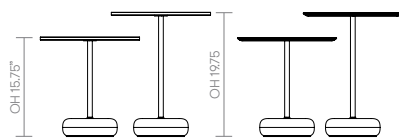

All prices listed in US \$

dimensions — OH - Overall Height OD - Overall Depth OW - Overall Width AH - Arm Height SH - Seat Height SW - Seat Width SD - Seat Depth

Batan - Compact Plinth

Design – Allermuir

standard & optional features

- Standard feature
- Not available

	CPL16RDGLAS Low Glass 15.75" dia	CPH16RDGLS Tall Glass 15.75" dia	CPL16RDBRS Low Brass 15.75" dia	CPH16RDBRS Tall Brass 15.75" dia
Weight	24.9 lbs	25.3 lbs	23.8 lbs	24.2 lbs
Concrete Base in natural finish	●	●	●	●
Steel stem in brass finish	●	●	●	●
Frosted glass top in beige finish	●	●	□	□
Rounded top in Brass finish	□	□	●	●

All prices listed in US \$

dimensions – OH - Overall Height OD - Overall Depth OW - Overall Width AH - Arm Height SH - Seat Height SW - Seat Width SD - Seat Depth

Batan

Batan Extruded Blend Metal Finishes