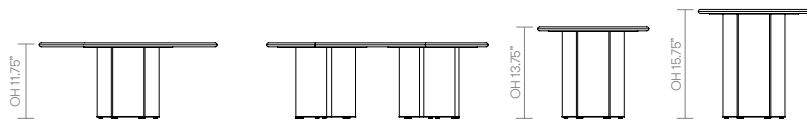

standard & optional features

- Standard feature
- Not available

	EBL27RD Low Round 27.50" dia	EBLP4020 Low Pill 39.25" x 19.75"	EBM20RD Mid Round 19.75" dia	EBH20RD Tall Round 19.75" dia
Weight	□	□	□	□
Aluminum extruded frame in powder coat finish: Mineral Forest, Ultramarine Blue, Black, White, Ceramic White, Soft Gold	●	●	●	●
0.75" thick White Marble Top	●	●	●	●
0.75" thick Green Marble Top	●	●	●	●
0.75" thick Terrazzo Top	●	●	●	●
0.75" thick Oak Top in lacquer	□	●	●	●
Optional features:				
0.75" thick Oak top in black or blue stain	-	+ \$40	+ \$40	+ \$40

* [Click here to see Top Finishes](#)

* [Click here to see Oak Top Finishes and Stains](#)

	White Marble	Green Marble	Terrazzo	Oak
EBL27RD • Low Round • 27.50" dia	4,430	4,560	4,560	-
EBLP4020 • Low Pill • 39.25" x 19.75"	5,255	5,295	5,295	3,240
EBM20RD • Mid Round • 19.75" dia	2,935	2,960	2,960	1,935
EBH20RD • Tall Round • 19.75" dia	2,985	3,010	3,010	1,990

All prices listed in US \$

dimensions – OH - Overall Height OD - Overall Depth OW - Overall Width AH - Arm Height SH - Seat Height SW - Seat Width SD - Seat Depth

Batan - Soft Folds

Design - Allermuir

These elegant tables of pure geometry are constructed with cut and formed steel. Nesting geometry and soft shapes, this collection is designed to be a singular statement or a captivating collection of color ready for interior and exterior environments.

standard & optional features

- Standard feature
- Not available

	SFL30RD Low Round 31.50" dia	SFLP4020 Low Pill 39.25" x 19.75"	SFM24RD Medium Round 23.50" dia	SFMP3016 Medium Pill 31.50" x 15.75"	SFH16RD Tall Round 15.75" dia	SFHP2914 Tall Pill 29.50" x 13.75"
Weight	66.1 lbs	59.5 lbs	44 lbs	44 lbs	25.3 lbs	39.6 lbs
Folded steel frame and formed steel top finished in powder coat: Black, Ultramarine Blue, Ivory, Forest Green Textured, White, Blush	●	●	●	●	●	●
Color matched levelling feet	●	●	●	●	●	●